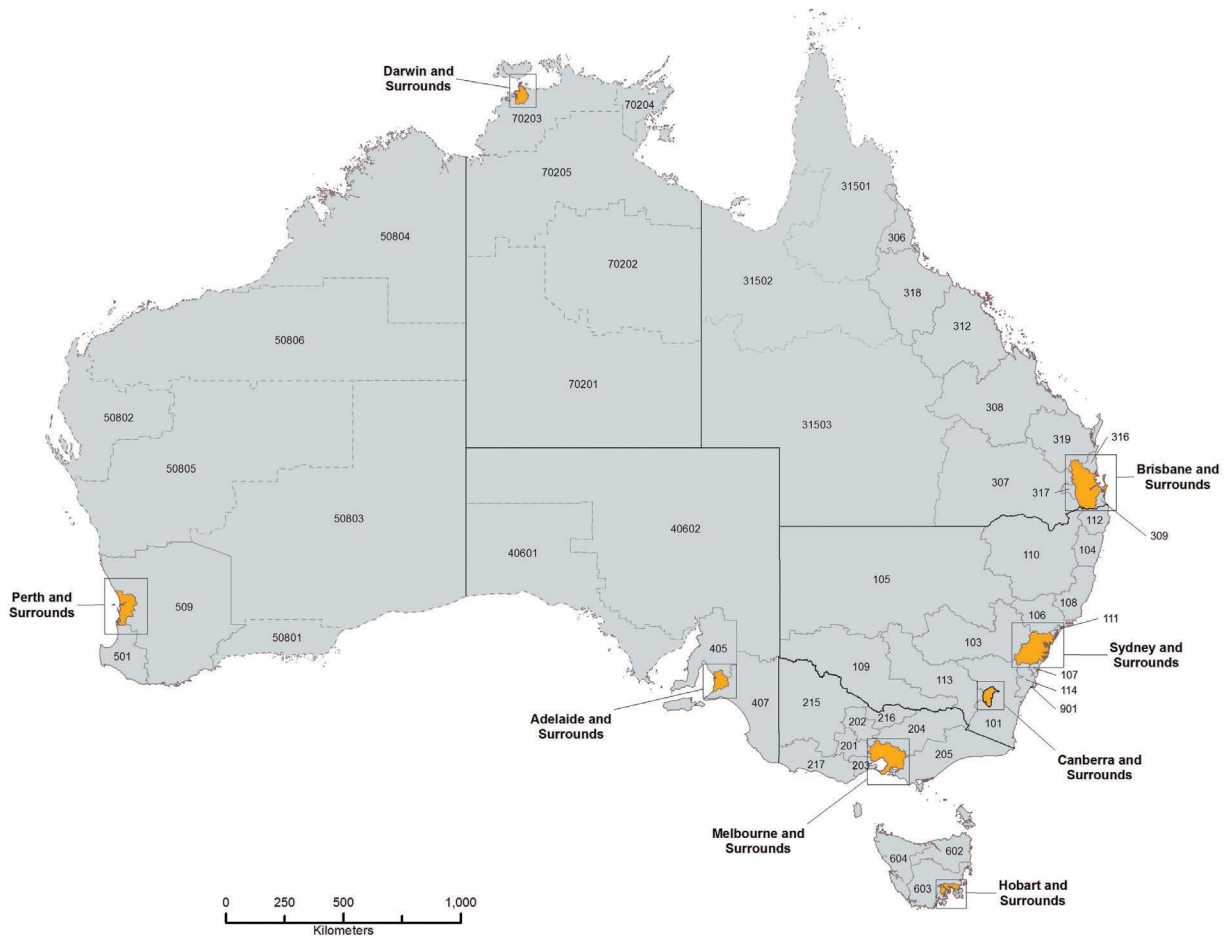

# Sub-State Regions

## New South Wales

### Greater Sydney

- 102 Central Coast
- 115 Sydney - Baulkham Hills and Hawkesbury
- 116 Sydney - Blacktown
- 117 Sydney - City and Inner South
- 118 Sydney - Eastern Suburbs
- 119 Sydney - Inner South West
- 120 Sydney - Inner West
- 121 Sydney - North Sydney and Hornsby
- 122 Sydney - Northern Beaches
- 123 Sydney - Outer South West
- 124 Sydney - Outer West and Blue Mountains
- 125 Sydney - Parramatta
- 126 Sydney - Ryde
- 127 Sydney - South West
- 128 Sydney - Sutherland

### Rest of New South Wales

- 101 Capital Region
- 103 Central West
- 104 Coffs Harbour - Grafton
- 105 Far West and Orana
- 106 Hunter Valley exc Newcastle
- 107 Illawarra
- 108 Mid North Coast
- 109 Murray
- 110 New England and North West
- 111 Newcastle and Lake Macquarie
- 112 Richmond - Tweed
- 113 Riverina
- 114 Southern Highlands and Shoalhaven